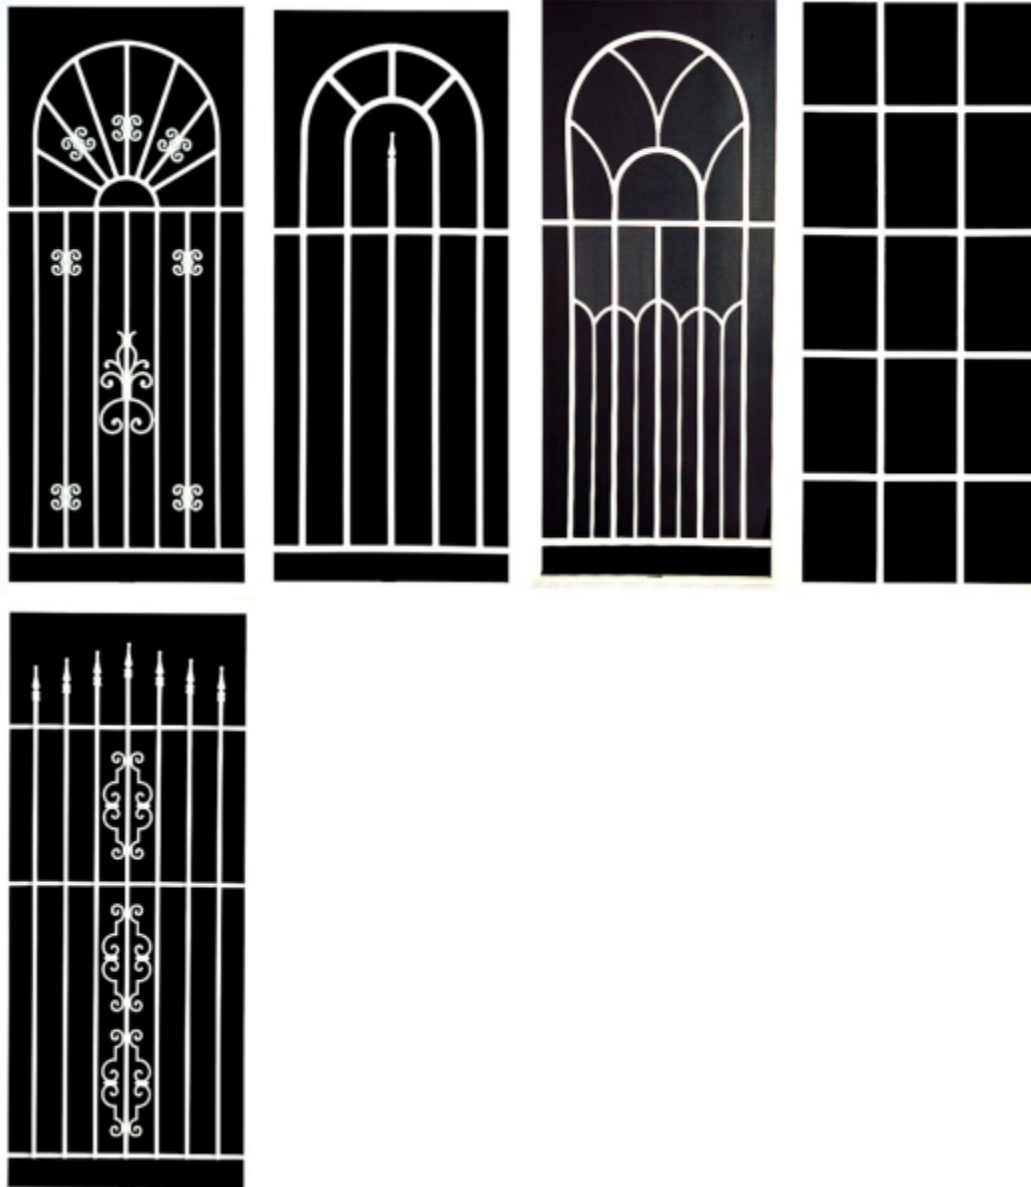

- White or Bronze Paint, custom colors available
- 100% Aluminum Construction
- 1" x 2" Aluminum Frame
- Piano Hinge w/expander channel for easy adjustment/installation
- Adjustable Bottom Bug Channel w/sweep
- Complete Hardware Kit (push button latch, hydraulic closure tube kit)
- Optional Double Keyed Security Lock
- 18 x 14 Fiberglass Screen (other optional)
- Kickplate (optional)
- Designer Grilles
- Solid Aluminum Castings & Scrolls
- 1/2" or 3/4" Square Aluminum Tube